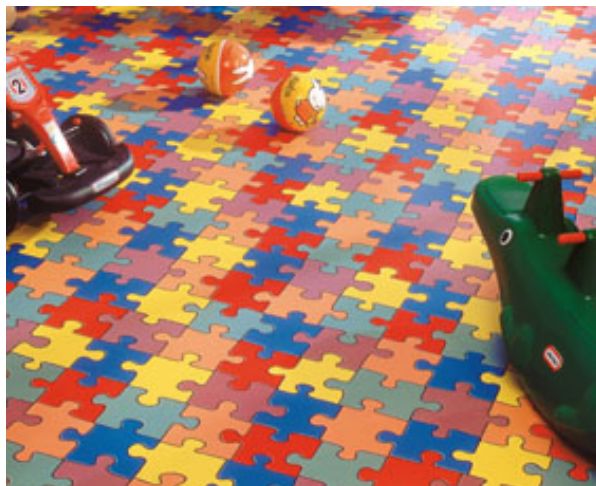

SelectFirst

press release

A permanent puzzle

Fun, full of colour and perfect for playrooms, Puzzle is the latest vinyl floor from Leoline's Fantasia collection.

As part of Fantasia, Puzzle is simple and easy to care for, helping to keep your kids clean and healthy, and with its cushion backing, comfortable and warm too. Joining a whole range of fun designs, including every little boy's dream floor in the Traffic, Puzzle comes with a seven-year guarantee.